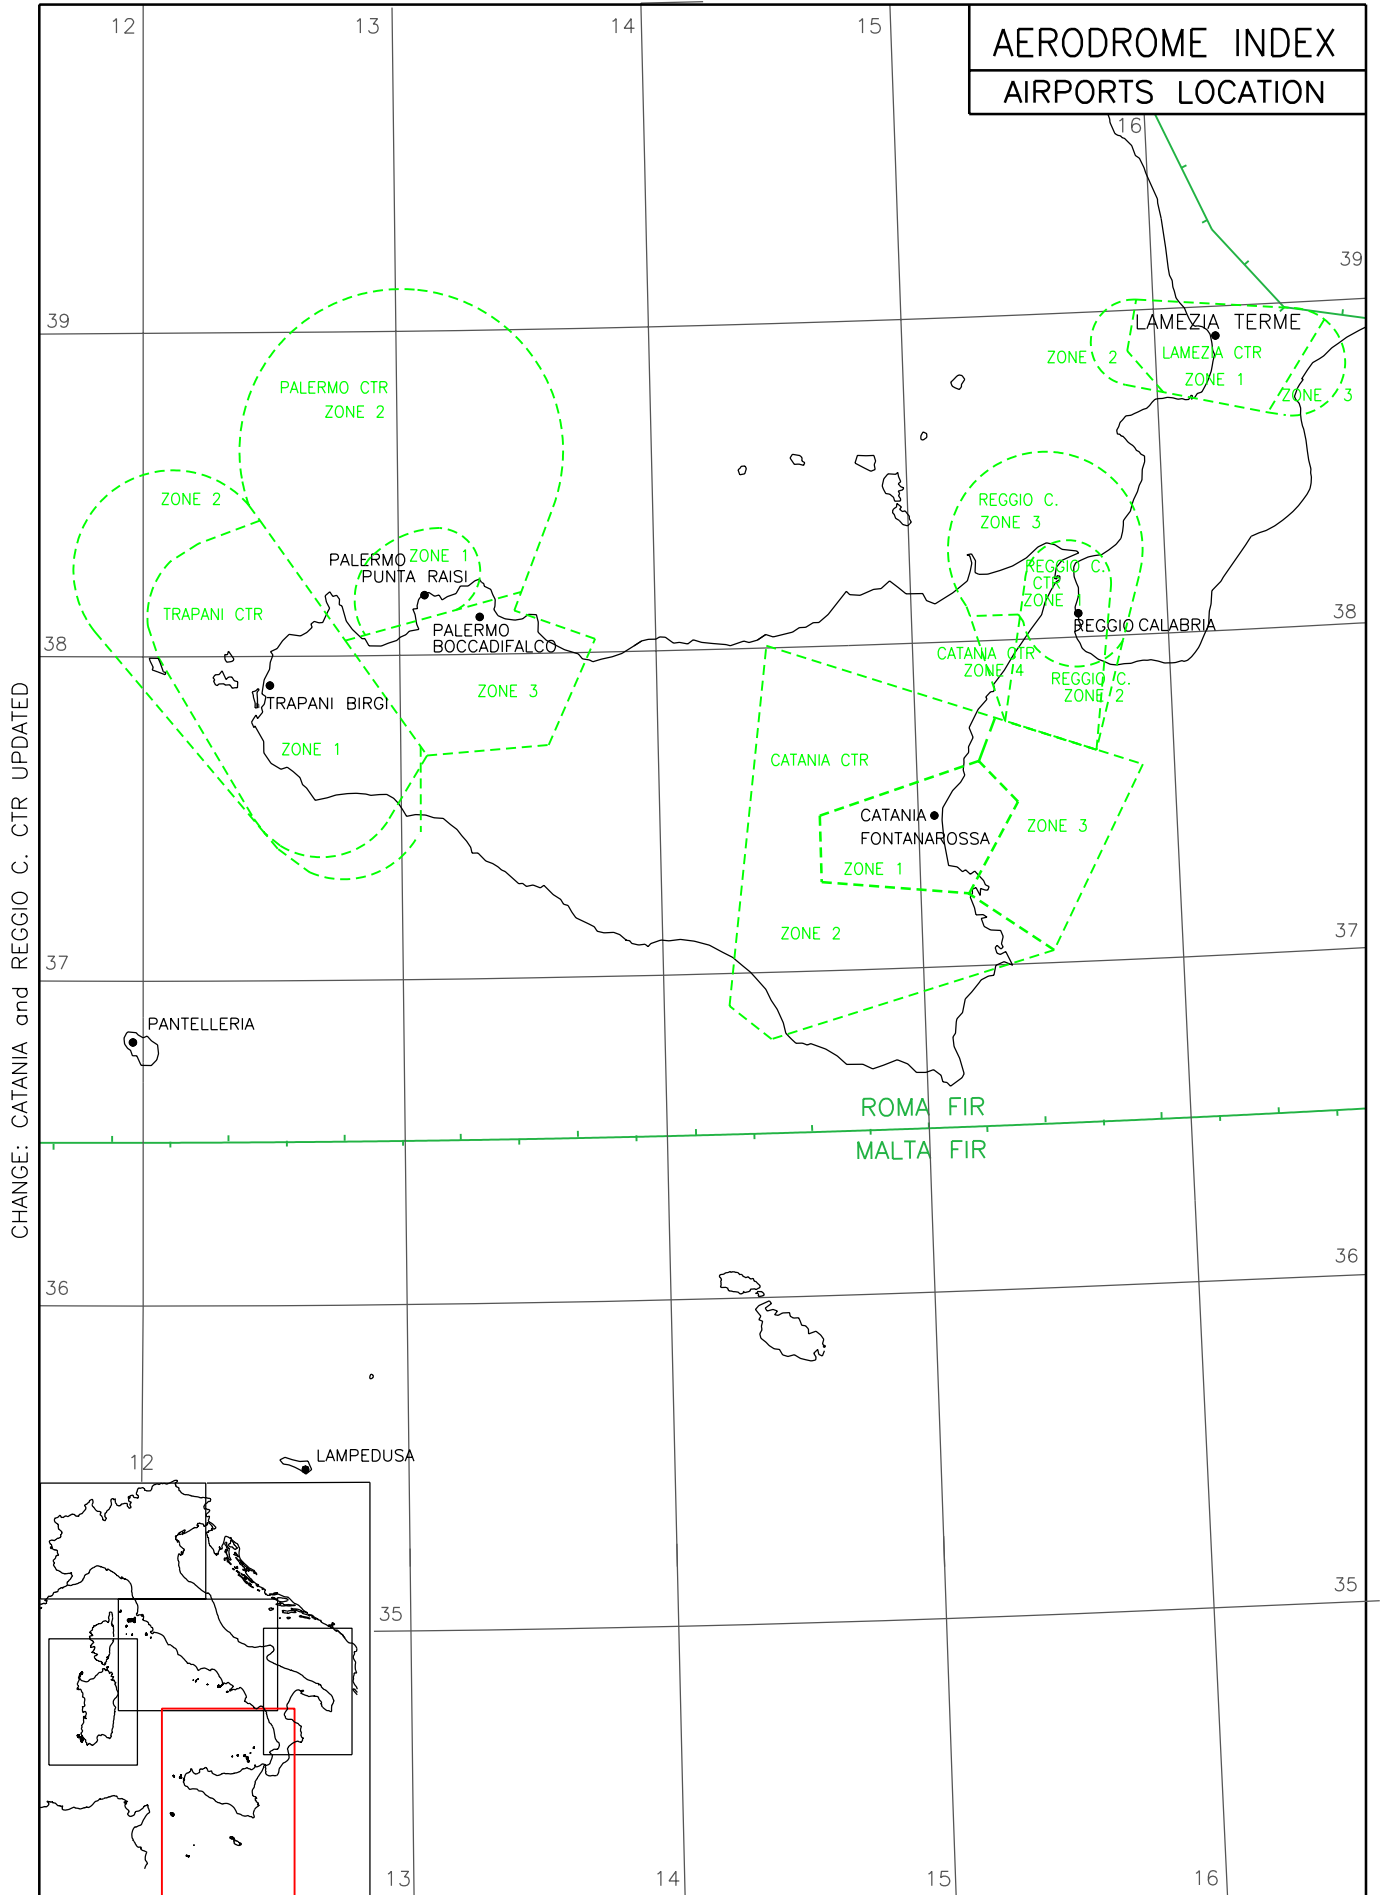

AERODROME INDEX AIRPORTS LOCATION

CHANGE: PERUGIA CTR IMPLEMENTED

AERODROME INDEX
AIRPORTS LOCATION

CHANGE: GRAZZANISE CTR IMPLEMENTED

AERODROME INDEX
AIRPORTS LOCATION

CHANGE: REPRINTING DUE TO NEW AIP SECTION

AERODROME INDEX
AIRPORTS LOCATION

CHANGE: CATANIA and REGGIO C. CTR UPDATED

AERODROME INDEX
AIRPORTS LOCATION

CHANGE: REPRINTING DUE TO NEW AIP SECTION