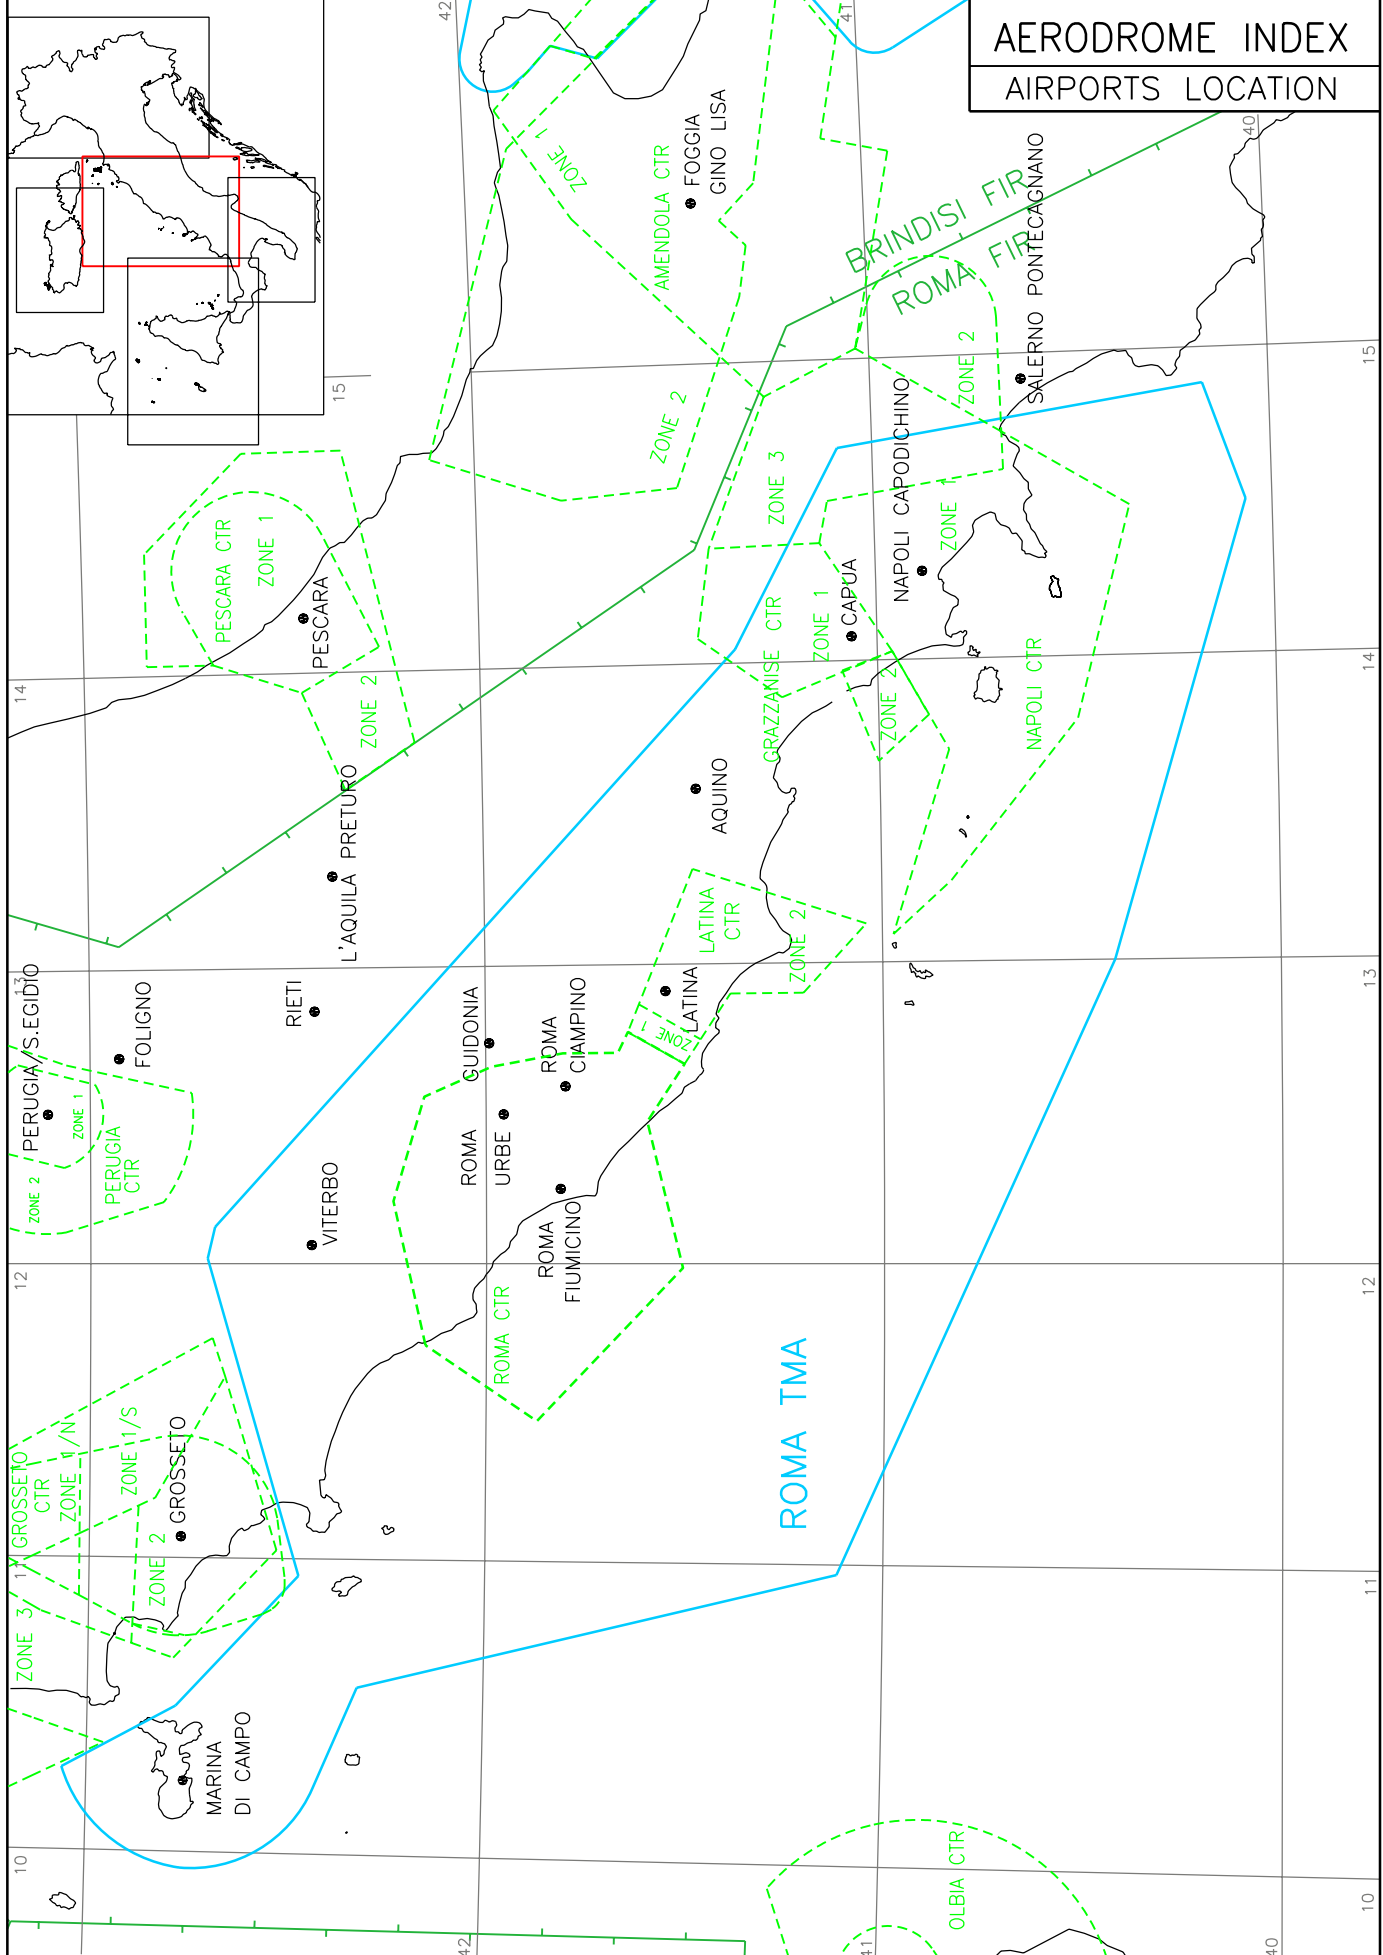

AERODROME INDEX AIRPORTS LOCATION

CHANGE: PERUGIA CTR IMPLEMENTED

AERODROME INDEX
AIRPORTS LOCATION

CHANGE: GRAZZANISE CTR IMPLEMENTED

AERODROME INDEX
AIRPORTS LOCATION

CHANGE: REPRINTING DUE TO NEW AIP SECTION

AERODROME INDEX
AIRPORTS LOCATION

CHANGE: CATANIA and REGGIO C. CTR UPDATED

AERODROME INDEX
AIRPORTS LOCATION

CHANGE: REPRINTING DUE TO NEW AIP SECTION