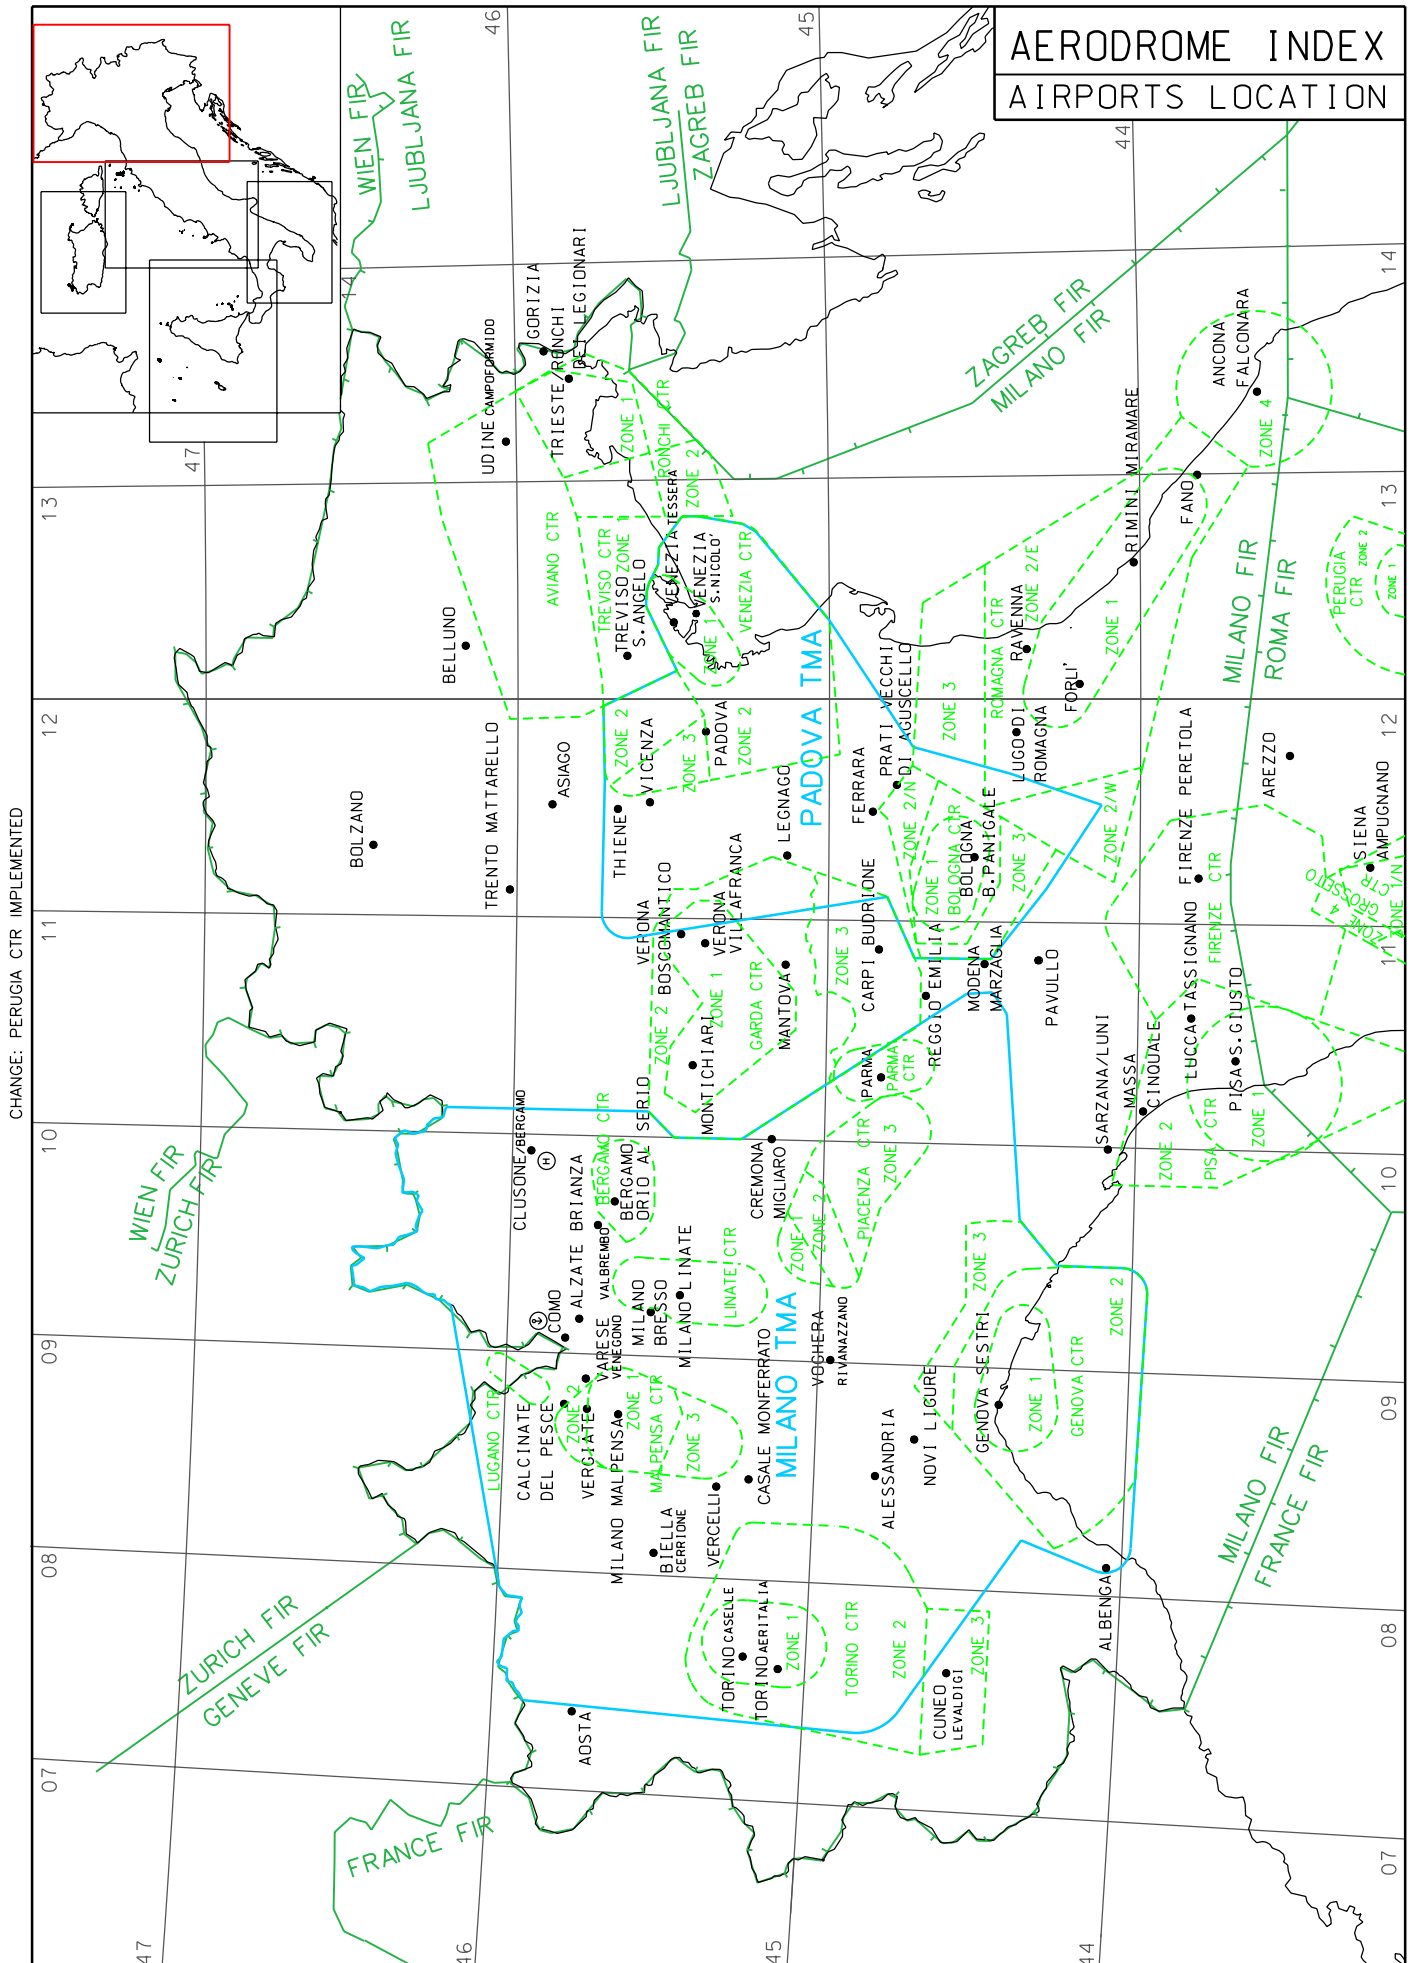

AERODROME INDEX AIRPORTS LOCATION

CHANGE: PERUGIA CTR IMPLEMENTED

AERODROME INDEX
AIRPORTS LOCATION

CHANGE: GRAZZANISE CTR IMPLEMENTED

AERODROME INDEX
AIRPORTS LOCATION

CHANGE: REPRINTING DUE TO NEW AIP SECTION

AERODROME INDEX
AIRPORTS LOCATION

CHANGE: CATANIA and REGGIO C. CTR UPDATED

AERODROME INDEX
AIRPORTS LOCATION

CHANGE: REPRINTING DUE TO NEW AIP SECTION