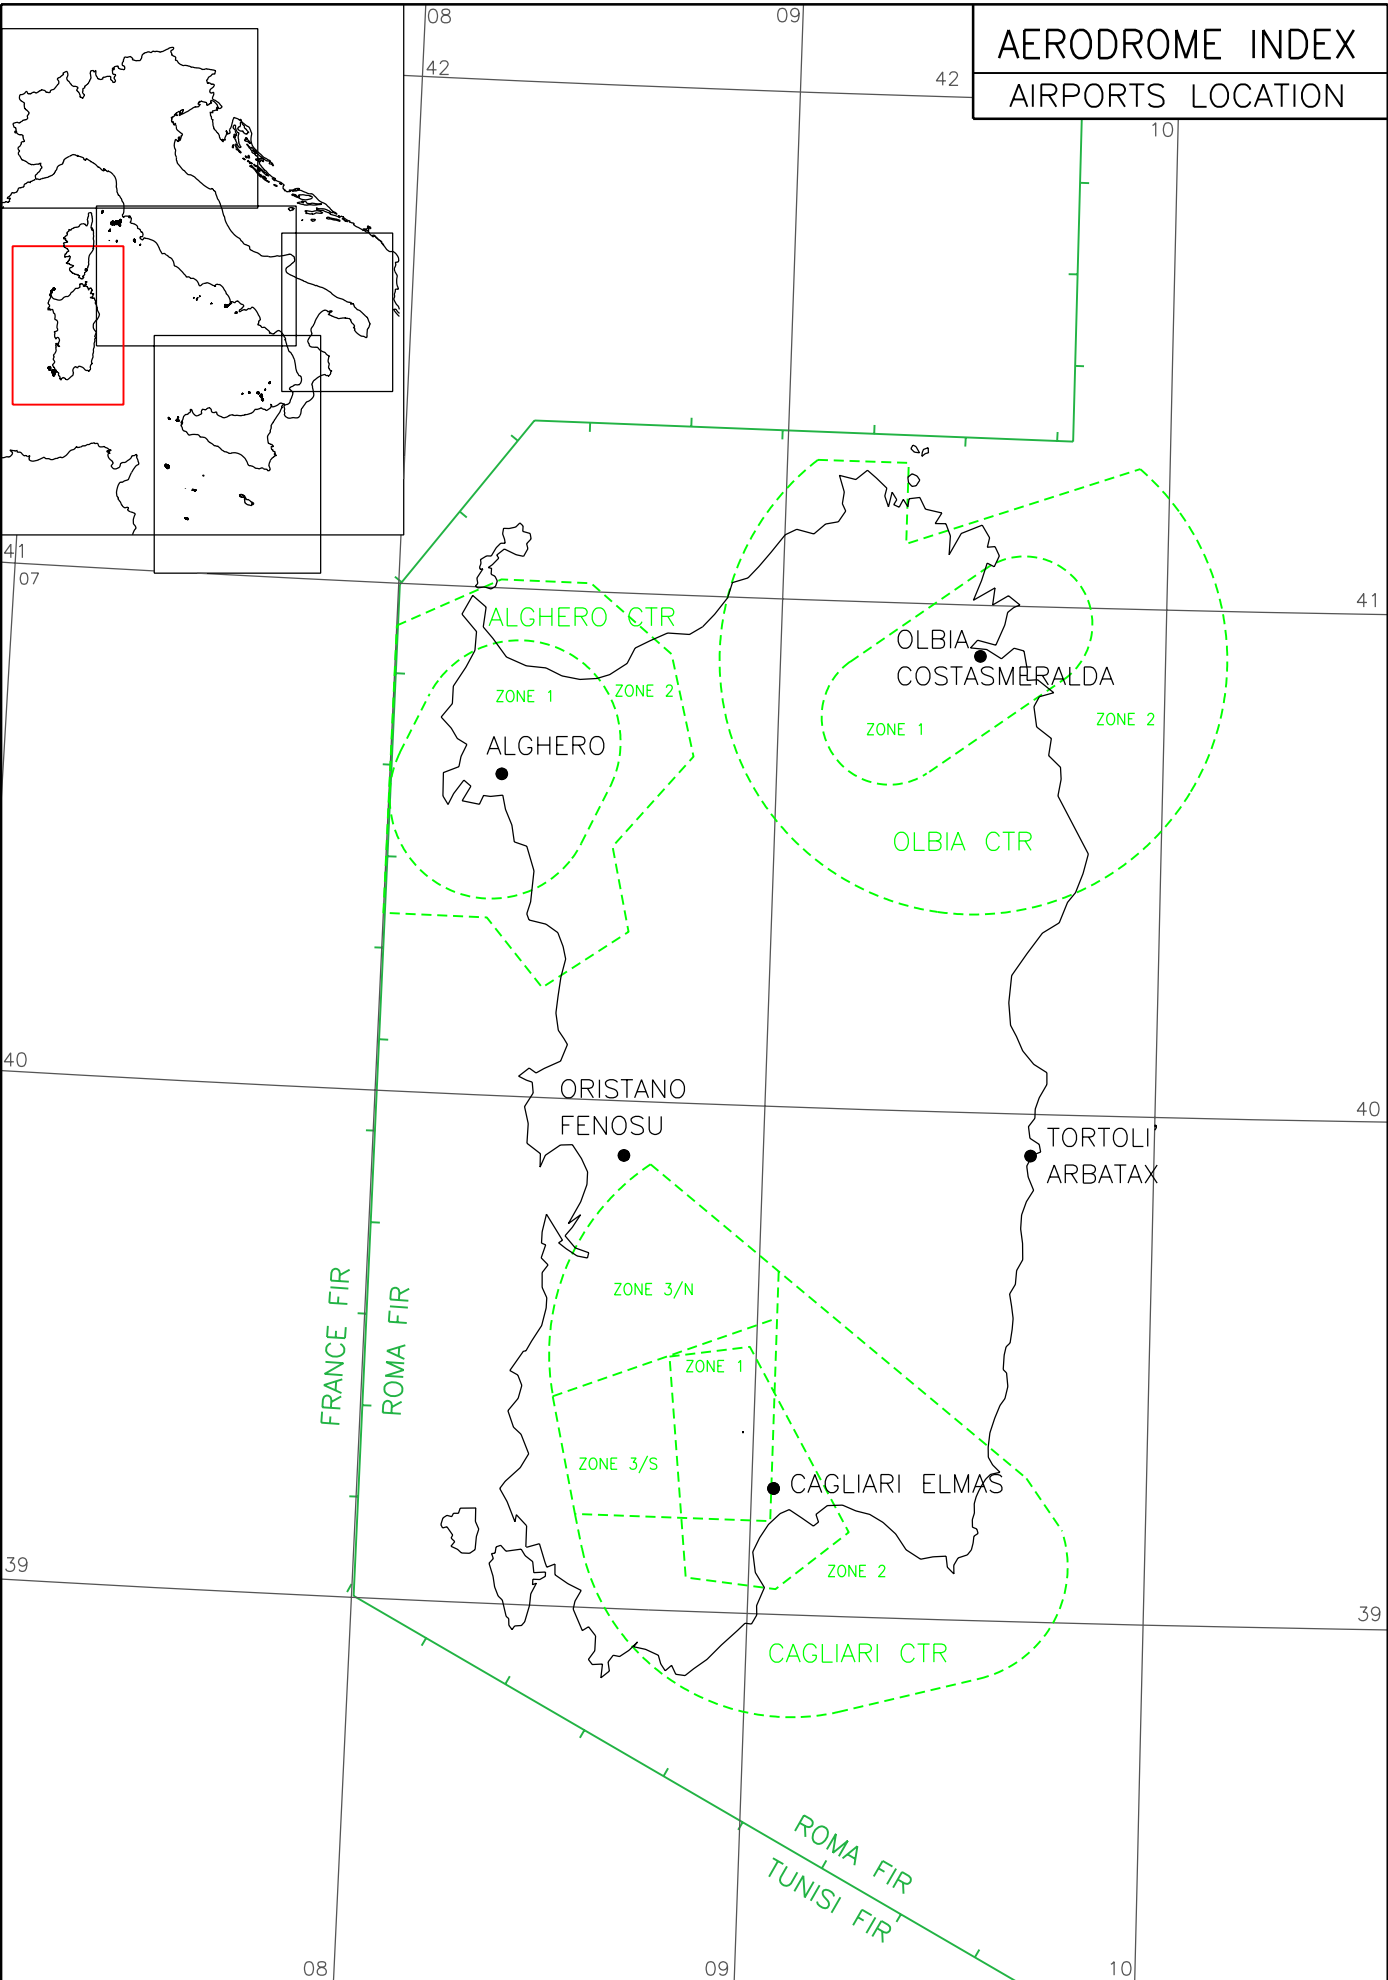

AERODROME INDEX AIRPORTS LOCATION

CHANGE: PERUGIA CTR IMPLEMENTED

AERODROME INDEX
AIRPORTS LOCATION

CHANGE: GRAZZANISE CTR IMPLEMENTED

AERODROME INDEX
AIRPORTS LOCATION

CHANGE: REPRINTING DUE TO NEW AIP SECTION

AERODROME INDEX
AIRPORTS LOCATION

CHANGE: CATANIA and REGGIO C. CTR UPDATED

AERODROME INDEX
AIRPORTS LOCATION

CHANGE: REPRINTING DUE TO NEW AIP SECTION